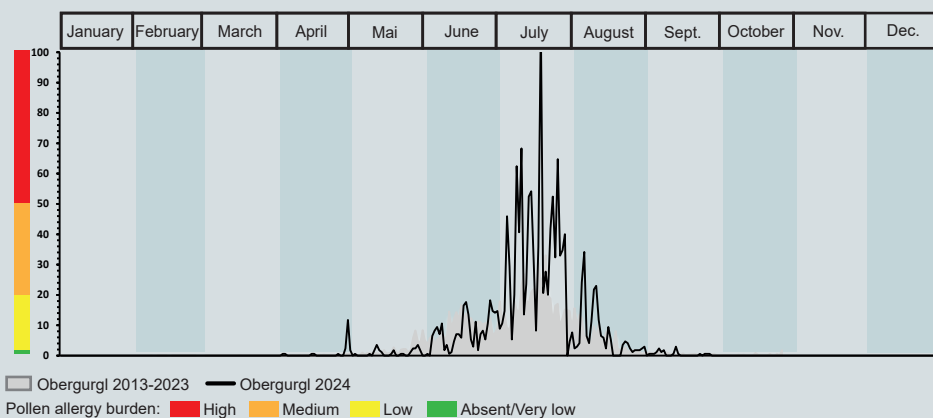

### IN A NUTSHELL

We wish you a symptom-free autumn and winter season and look forward to being able to provide information about the pollen situation in Öbergurgl again next year.

As most of the plants have already finished their flowering period, we hardly detect any pollen in the air of Öbergurgl. These low pollen concentrations in the air are no longer reaching the irritation threshold.

### Grass pollen concentration (pollen/m<sup>3</sup> of air)

Picture The pollen season 2024 is over! See you next year.